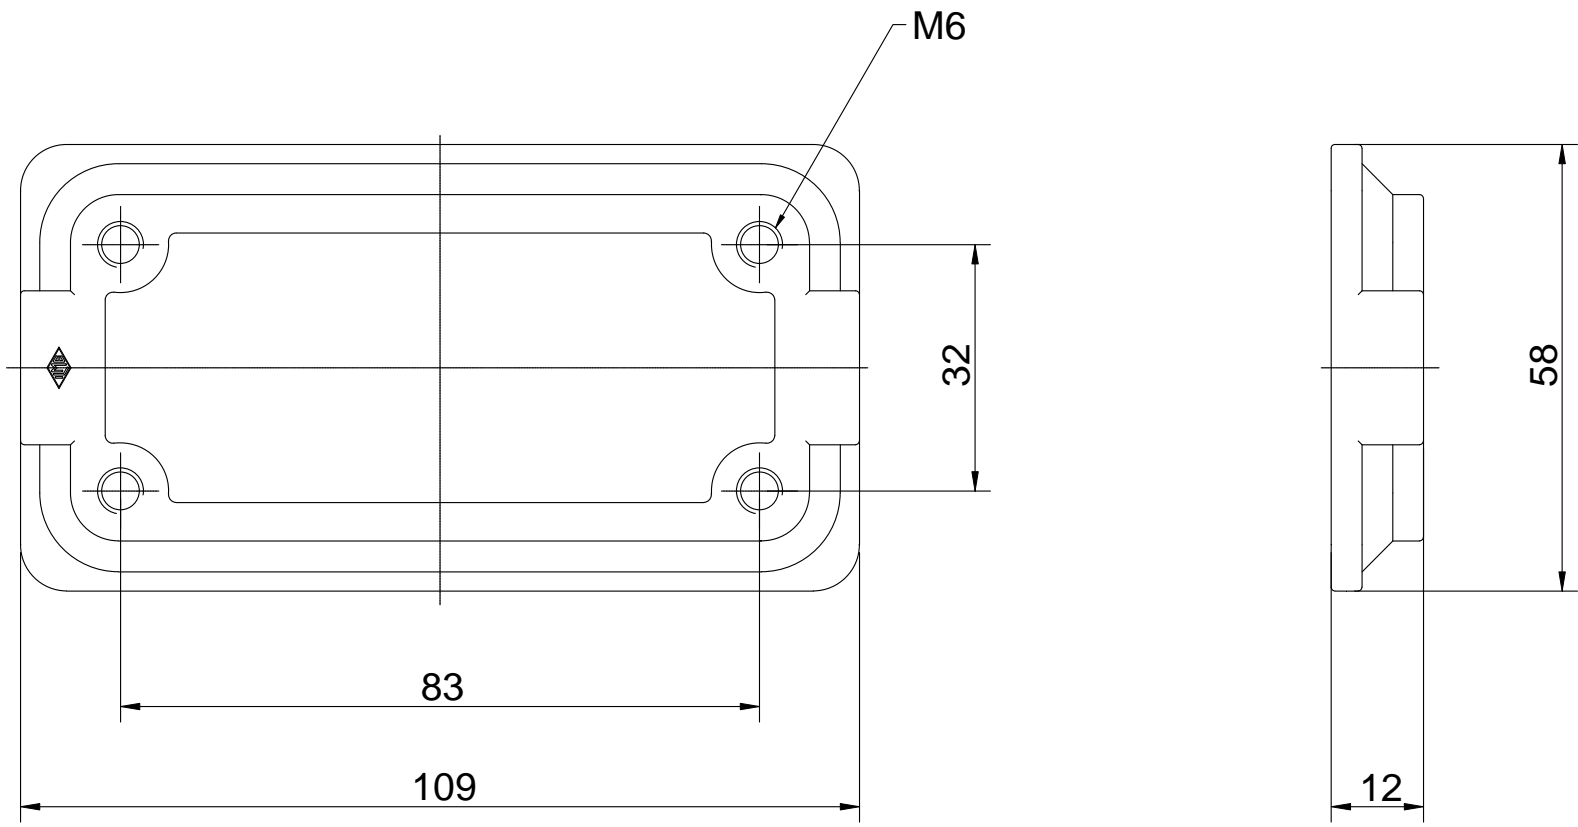

Diritti riservati All rights reserved

Date 10.01.2007	CG 10 FL		Scale
Sign.	frames for bulkhead hous.		1:1
			